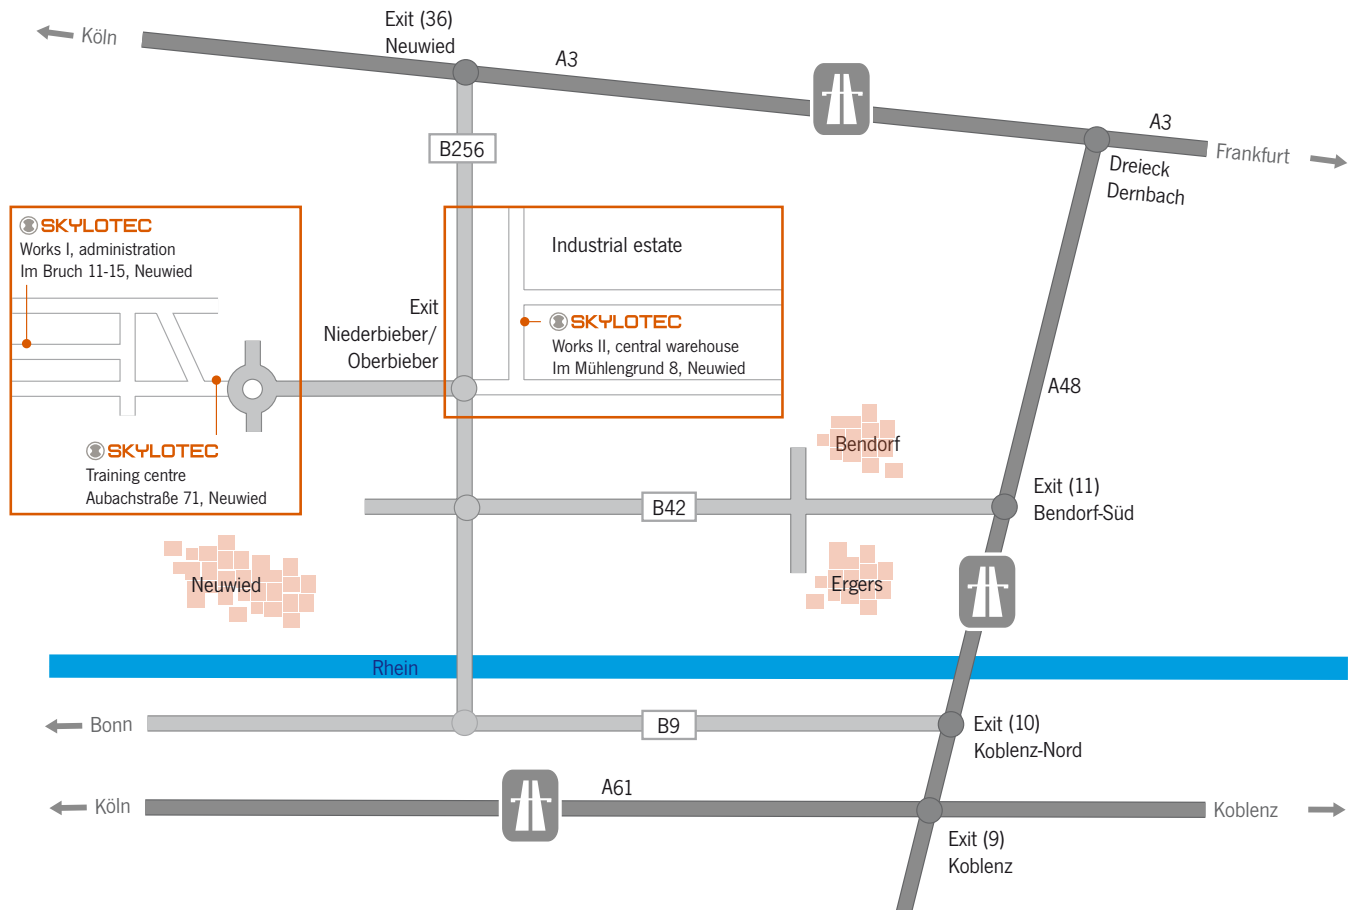

## How To Find Us

#### From Cologne (A3)

Rengsdorf/Neuwied exit, then along the B256 towards Neuwied and take the Niederbieber/Oberbieber exit. Turn right, go along the road „Aubachstraße“, past an Aldi supermarket and then straight on to the „Neuer Weg“. Im Bruch 11-15 is a right turn off this road.

#### From Frankfurt (A3)

Take the Dierdorf exit and then go straight along the main road till you get to Neuwied. Turn right at the first set of traffic lights into the road „Berggärtenstraße“. Follow the road until you get to the crossroads controlled by traffic lights and the road „Rasselsteiner Straße“. Then proceed as if coming from Koblenz/Bonn.

#### From Koblenz/Bonn (B42)

Turn to go towards Neuwied-Niederbieber at the Berggärtenstraße/Rasselsteiner Straße traffic lights. Through a small area of woodland after the company Rasselstein; at the end there is a Shell filling station on the left. Turn right just after that (Neuer Weg). Im Bruch 11-15 is then a left turn off this road.