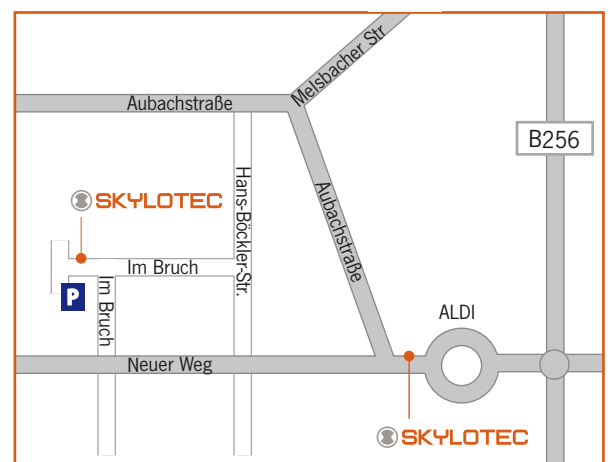

#### From Cologne (A3)

Rengsdorf/Neuwied exit, then along the B256 towards Neuwied and take the Niederbieber/Oberbieber exit. Turn right, go along the road „Aubachstraße“, past an Aldi supermarket and then straight on to the „Neuer Weg“. Im Bruch 11-15 is a right turn off this road.

#### From Frankfurt (A3)

Take the Dierdorf exit and then go straight along the main road till you get to Neuwied. Turn right at the first set of traffic lights into the road „Berggärtenstraße“. Follow the road until you get to the crossroads controlled by traffic lights and the road „Rasselsteiner Straße“. Then proceed as if coming from Koblenz/Bonn.

#### From Koblenz/Bonn (B42)

Turn to go towards Neuwied-Niederbieber at the Berggärtenstraße/Rasselsteiner Straße traffic lights. Through a small area of woodland after the company Rasselstein; at the end there is a Shell filling station on the left. Turn right just after that (Neuer Weg). Im Bruch 11-15 is then a left turn off this road.

**From Koblenz/Bonn (B42)**

Follow the road Neuer Weg towards Oberbieber. Go straight on at the roundabout, and follow the bypass under the bridge. Take the first road left after the bridge into the „im Mühlengrund“ industrial estate.