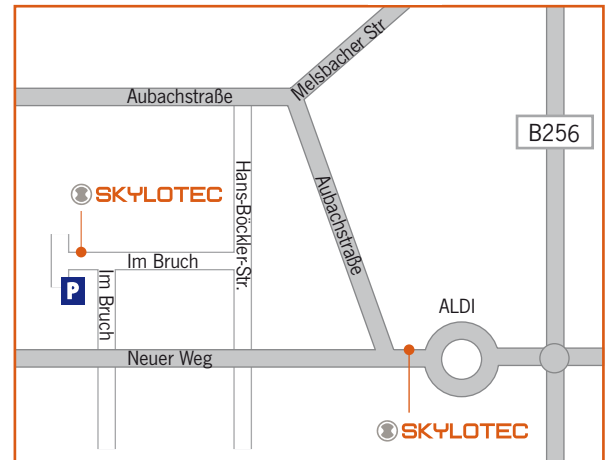

>> **Training centre · Aubachstraße 71, Neuwied**

From Cologne (A3)

Rengsdorf/Neuwied exit, then along the B256 towards Neuwied and take the Niederbieber/Oberbieber exit. Turn right, go along the road „Aubachstraße“.

From Frankfurt (A3)

Take the Dierdorf exit and then go straight along the main road till you get to Neuwied. Turn right at the first set of traffic lights into the road „Berggärtenstraße“. Follow the road until you get to the crossroads controlled by traffic lights and the road „Rasselsteiner Straße“. Then proceed as if coming from Koblenz/Bonn.

From Koblenz/Bonn (B42)

Turn to go towards Neuwied-Niederbieber at the Berggärtenstraße/Rasselsteiner Straße traffic lights. Through a small area of woodland after the company Rasselstein; at the end there is a Shell filling station on the left. Turn right just after that (Neuer Weg). Drive straight on „Neuer Weg“ to the end of the street, then turn right into Aubachstraße. The training centre is in front of the roundabout on the left side.

Works I, administration · Im Bruch 11-15, Neuwied
Training centre · Aubachstraße 71, Neuwied

>> **Works II, central warehouse · Im Mühlengrund 8, Neuwied**

From Cologne (A3)

Turn left towards Oberbieber at the Niederbieber/Oberbieber exit. Take the first road left into the „im Mühlengrund“ industrial estate.

From Koblenz/Bonn (B42)

Follow the road Neuer Weg towards Oberbieber. Go straight on at the roundabout, and follow the bypass under the bridge. Take the first road left after the bridge into the „im Mühlengrund“ industrial estate.