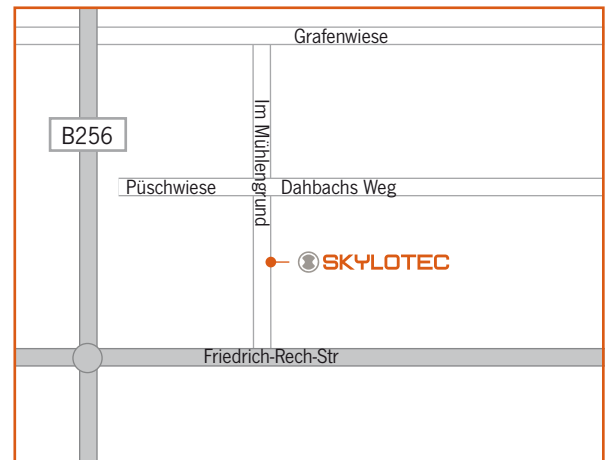

#### From Cologne (A3)

Rengsdorf/Neuwied exit, then along the B256 towards Neuwied and take the Niederbieber/Oberbieber exit. Turn right, go along the road „Aubachstraße“, past an Aldi supermarket and then straight on to the „Neuer Weg“. Im Bruch 11-15 is a right turn off this road.

#### From Frankfurt (A3)

Take the Dierdorf exit and then go straight along the main road till you get to Neuwied. Turn right at the first set of traffic lights into the road „Berggärtenstraße“. Follow the road until you get to the crossroads controlled by traffic lights and the road „Rasselsteiner Straße“. Then proceed as if coming from Koblenz/Bonn.

**From Koblenz/Bonn (B42)**

Follow the road Neuer Weg towards Oberbieber. Go straight on at the roundabout, and follow the bypass under the bridge. Take the first road left after the bridge into the „im Mühlengrund“ industrial estate.